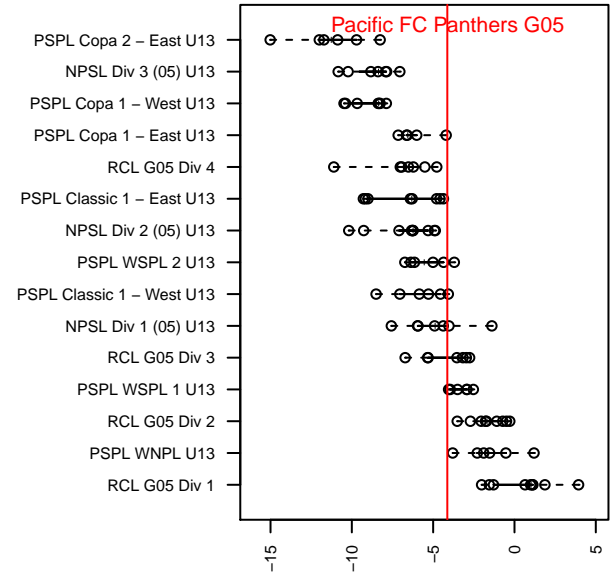

**attack and defense rating
relative to others at age
and all opponents in last 13 months**