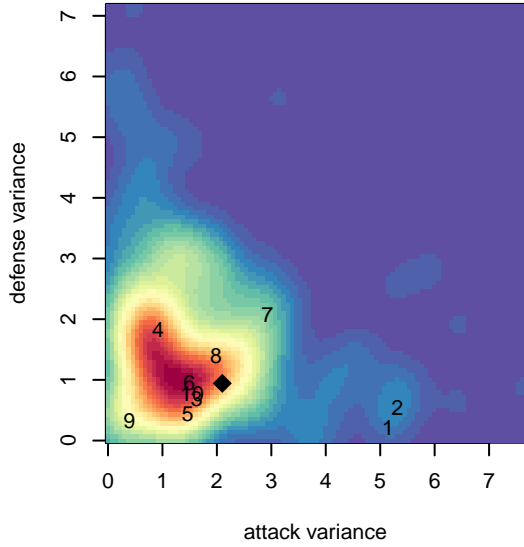

Pacific FC Panthers G05

Pacific FC
 Battleground, WA
 G05 total strength=941
 attack=2.07 defense=1.29
 fall league = PTT G05 Div 1 Red SE

alt names used:
 PACIFIC FC 05 PANTHERS
 Pacific FC 05G Panthers
 Pacific FC 05G Panthers
 PACIFIC FC PANTHERS
 PACIFIC FC PANTHERS (WA)

Venues played:
 2017 Clash At the Border Gold/Silver/Bronze
 2017 PCU Summer Classic Red
 2017 Bend Premier Cup Ashley Herndon (Silver)
 2017 PTT G05 Division 1 Red SE
 2017 OYS PTT Presidents Cup G05

Pacific FC Panthers G05
 Dots are actual minus expected GF (blue circles) and GA (red triangles).
 Blue line is smoothed change in attack strength. Red is smoothed change in defense strength.

**attack and defense variance (black dot)
relative to other teams
and top 10 in region**