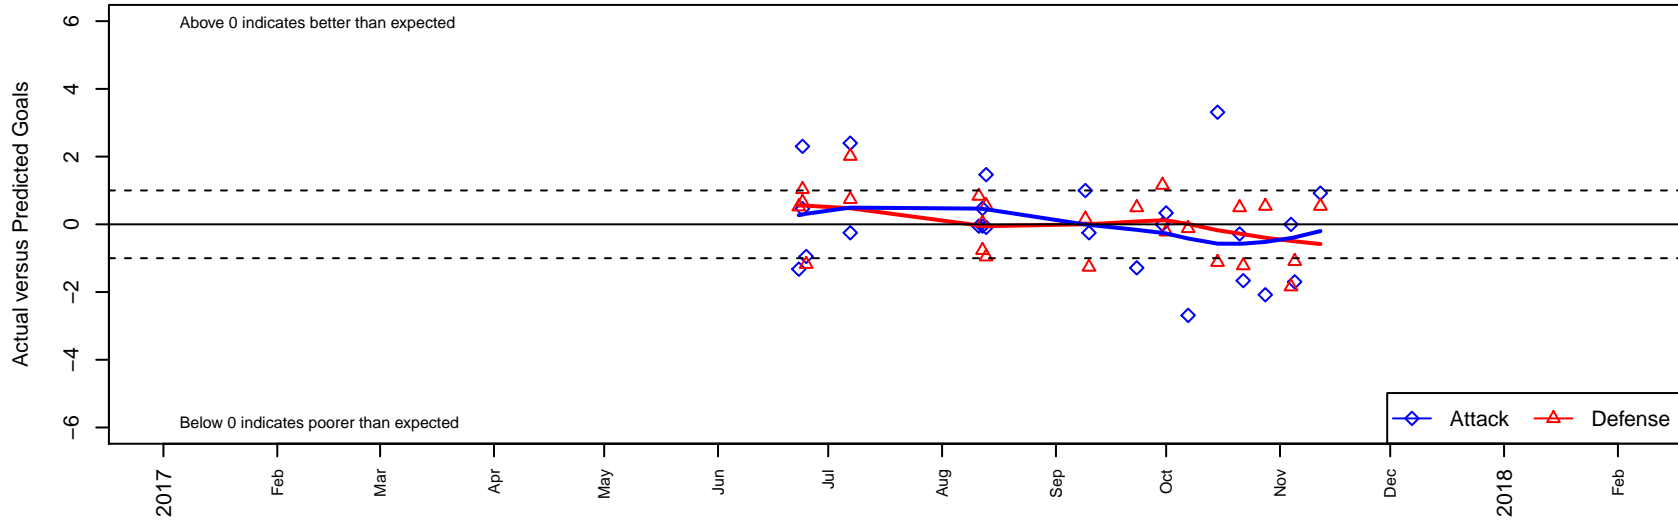

Pacific FC Panthers G05

Pacific FC
 Battleground, WA
 G05 total strength=941
 attack=2.07 defense=1.29
 fall league = PTT G05 Div 1 Red SE

alt names used:
 PACIFIC FC 05 PANTHERS
 Pacific FC 05G Panthers
 Pacific FC 05G Panthers
 PACIFIC FC PANTHERS
 PACIFIC FC PANTHERS (WA)

Venues played:
 2017 Clash At the Border Gold/Silver/Bronze
 2017 PCU Summer Classic Red
 2017 Bend Premier Cup Ashley Herndon (Silver)
 2017 PTT G05 Division 1 Red SE
 2017 OYS PTT Presidents Cup G05

Pacific FC Panthers G05
 Dots are actual minus expected GF (blue circles) and GA (red triangles).
 Blue line is smoothed change in attack strength. Red is smoothed change in defense strength.

**attack and defense variance (black dot)
relative to other teams
and top 10 in region**