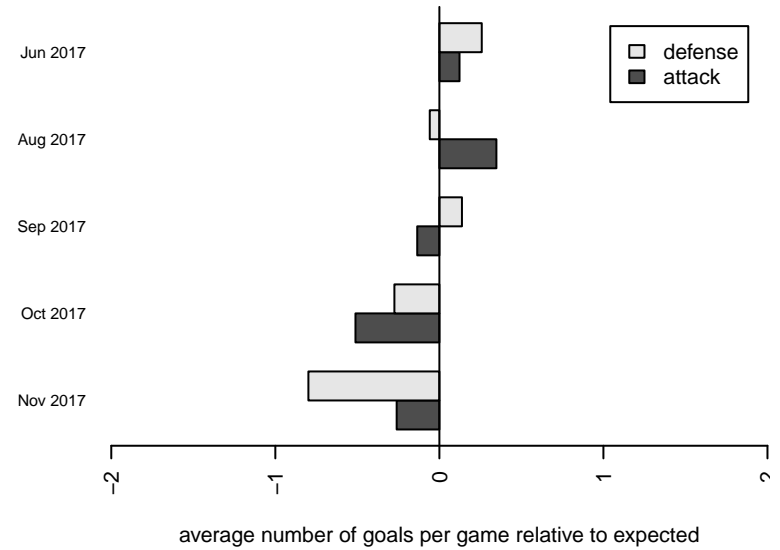

Performance relative to 13 month average