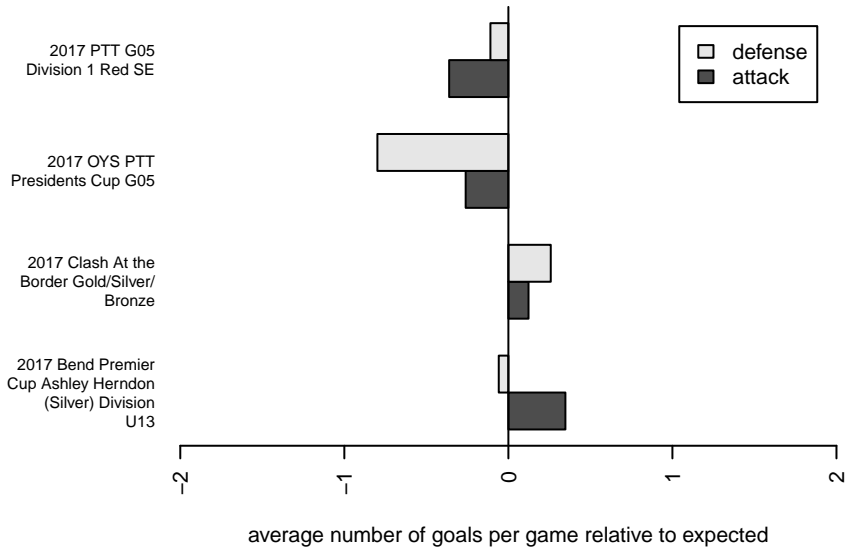

Performance relative to 13 month average